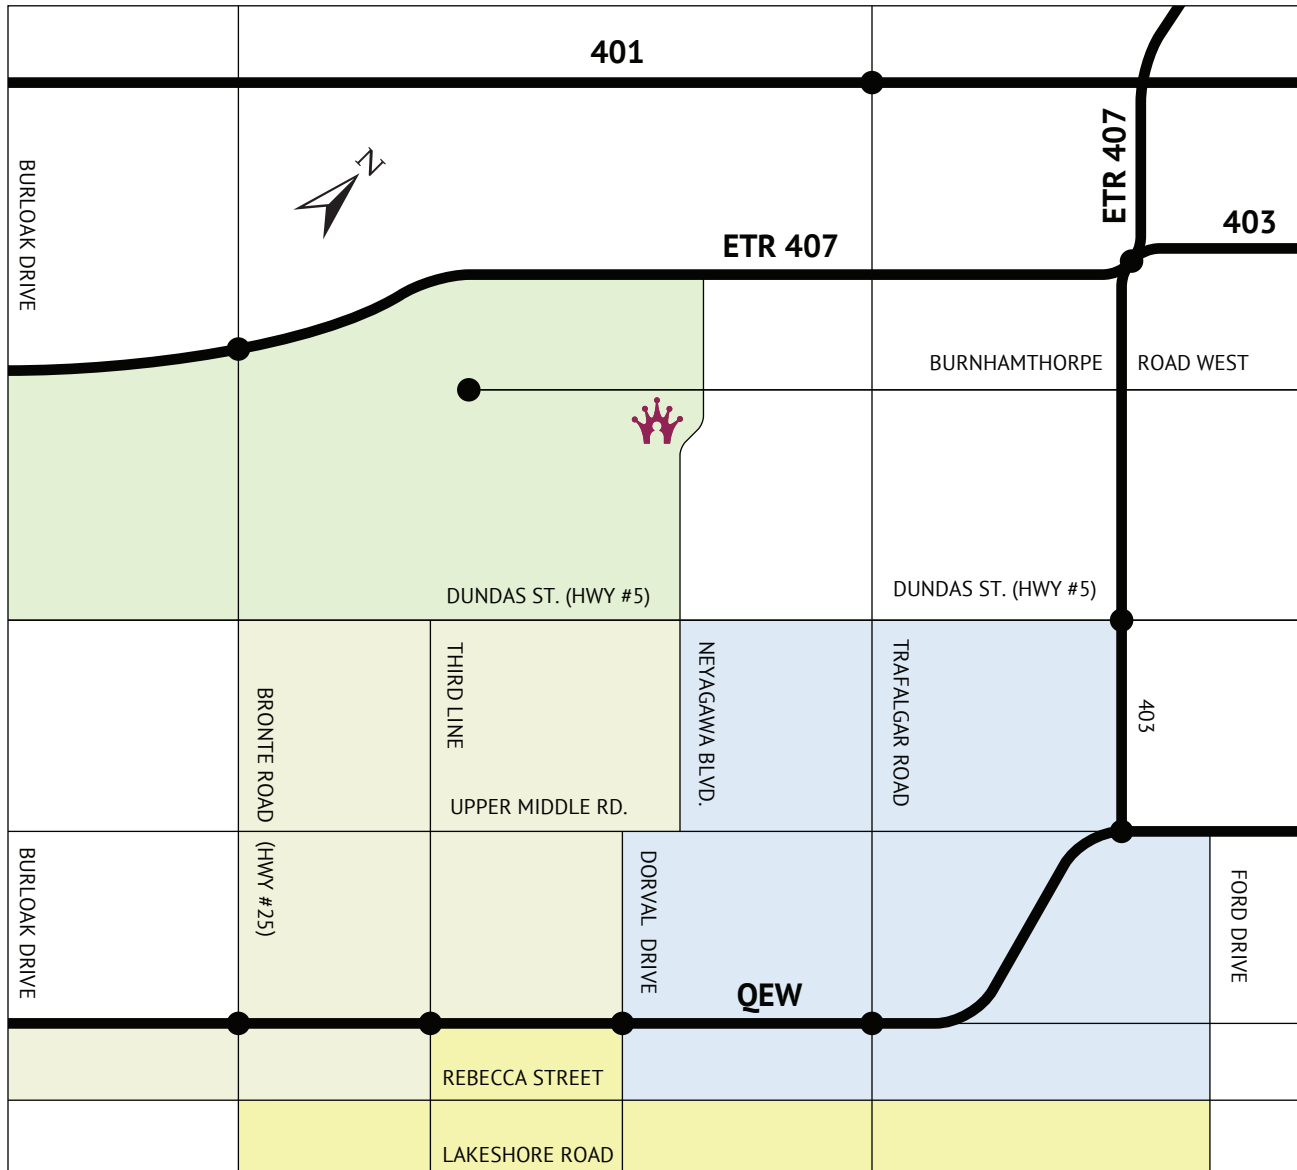

SCHOOL BUS ZONES

OAKVILLE

King's Christian Collegiate
528 Burnhamthorpe Road West
Oakville, Ontario L6M 4K6 Canada
TEL 905.257.5464 FAX 905.257.5463

LEGEND

King's Christian Collegiate Campus

BUS 4	BUS 6
BUS 9	BUS 10

DIRECTIONS

From the West (via the QEW):
Travel along the QEW (from Burlington, Hamilton, etc.).
Exit north on Dorval Drive.
Travel north to Upper Middle Road.
Turn right at Upper Middle Road and travel east to Neyagawa Blvd.
Turn left at Neyagawa and travel north 4.3 kms to Burnhamthorpe Rd. W.
Turn left at Burnhamthorpe to King's.
Welcome!

From the East (via the QEW):
Travel along the QEW (from Toronto).
Exit north on Trafalgar Rd.
Travel north on Trafalgar Rd to Burnhamthorpe Rd.
Turn left at Burnhamthorpe to and travel west to King's, located on the left just past Neyagawa Blvd.
Welcome!

From the 407:
Exit at Neyagawa Blvd. Travel .6 kms south to Burnhamthorpe Rd W.
Turn right at Burnhamthorpe Rd to King's.
Welcome!