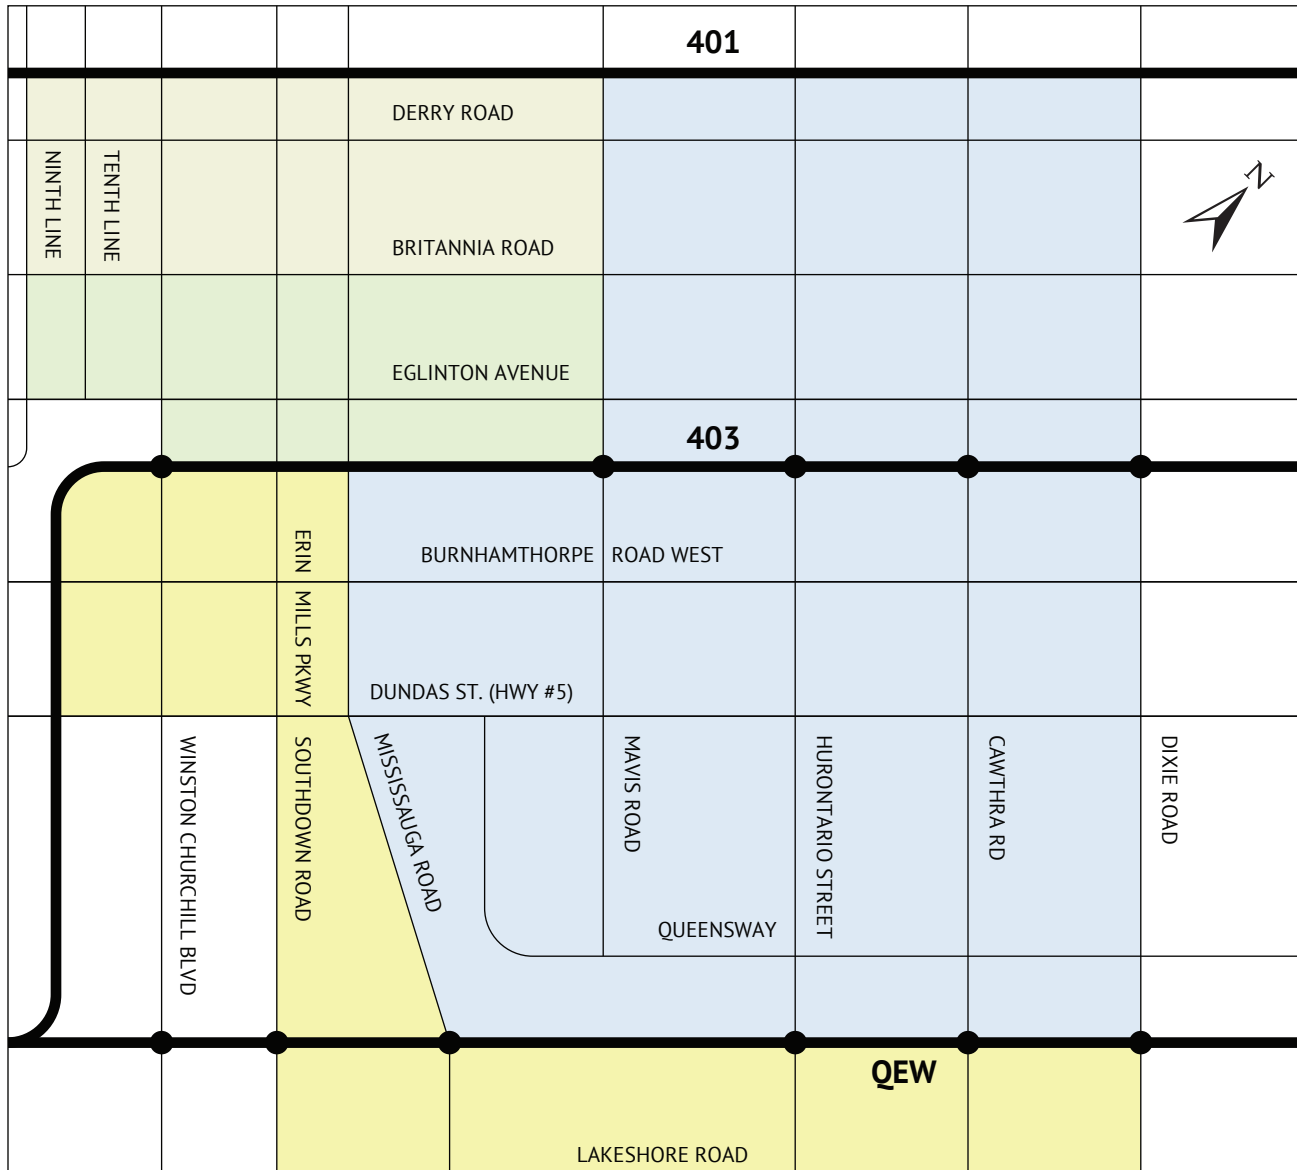

SCHOOL BUS ZONES

MISSISSAUGA

King's Christian Collegiate
 528 Burnhamthorpe Road West
 Oakville, Ontario L6M 4K6 Canada
 TEL 905.257.5464 FAX 905.257.5463

LEGEND

BUS 1	BUS 2
BUS 8	BUS 11

DIRECTIONS

From the West (via the QEW):
 Travel along the QEW (from Burlington, Hamilton, etc.).
 Exit north on Dorval Drive.
 Travel north to Upper Middle Road.
 Turn right at Upper Middle Road and travel east to Neyagawa Blvd.
 Turn left at Neyagawa and travel north 4.3 kms to Burnhamthorpe Rd. W.
 Turn left at Burnhamthorpe to King's.
 Welcome!

From the East (via the QEW):
 Travel along the QEW (from Toronto).
 Exit north on Trafalgar Rd.
 Travel north on Trafalgar Rd to Burnhamthorpe Rd.
 Turn left at Burnhamthorpe to and travel west to King's, located on the left just past Neyagawa Blvd.
 Welcome!

From the 407:
 Exit at Neyagawa Blvd. Travel .6 kms south to Burnhamthorpe Rd W.
 Turn right at Burnhamthorpe Rd to King's.
 Welcome!