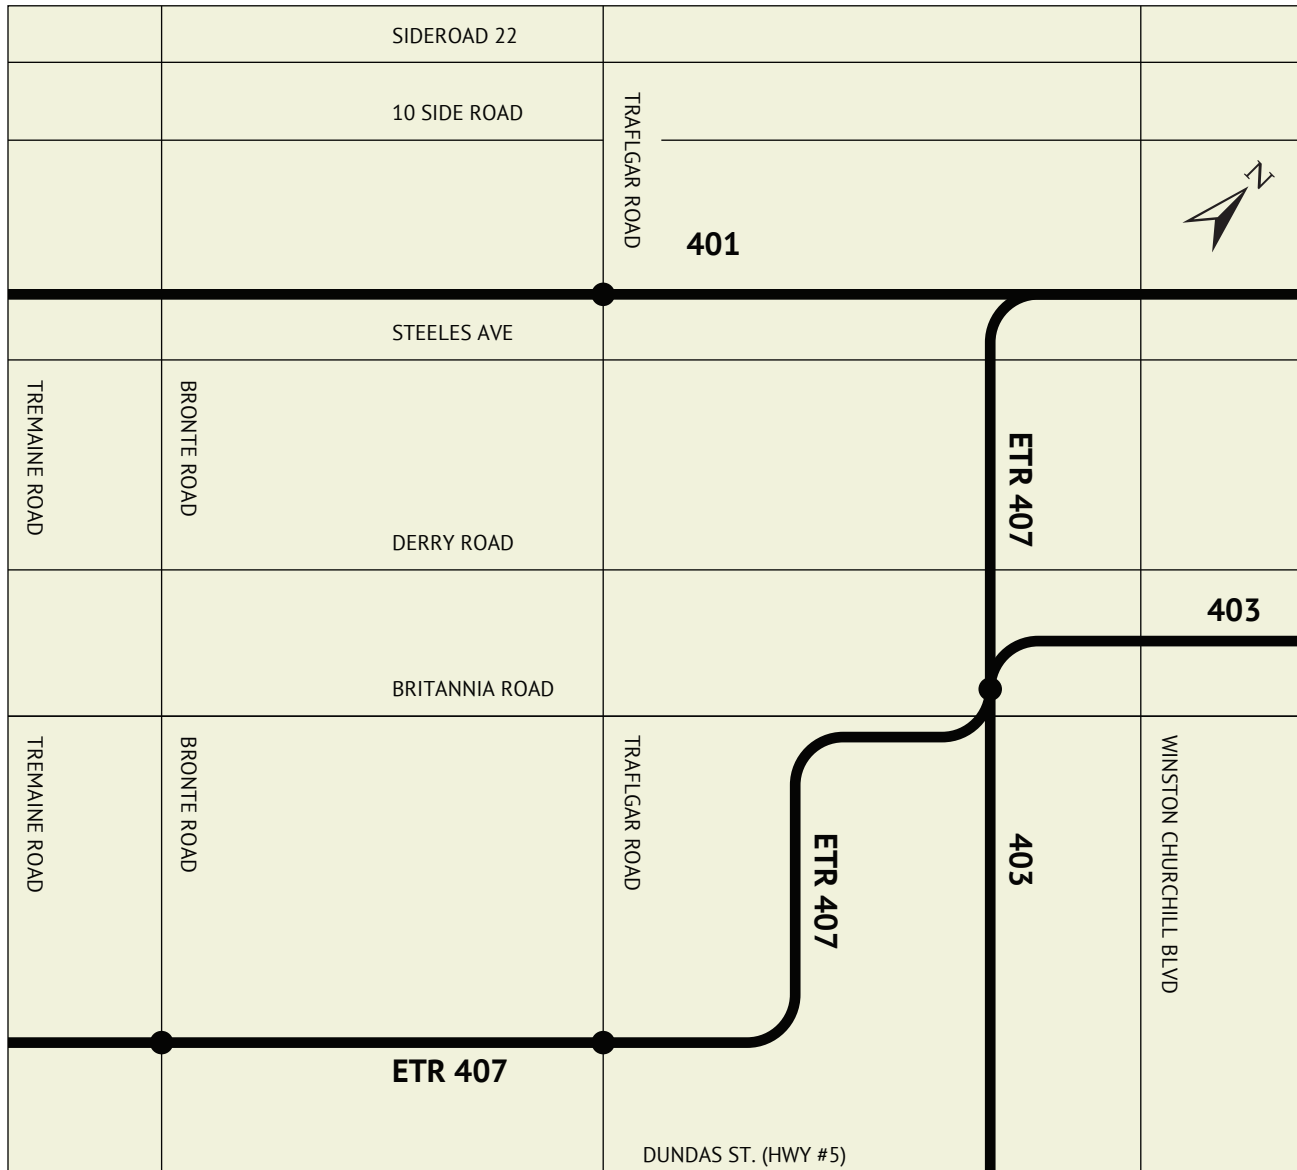

GEORGETOWN & MILTON

King's Christian Collegiate
 528 Burnhamthorpe Road West
 Oakville, Ontario L6M 4K6 Canada
 TEL 905.257.5464 FAX 905.257.5463

LEGEND

DIRECTIONS

From Tafalgar Road:

Travel south to Burnhamthorpe Rd E
 Turn right at Burnhamthorpe Rd, travel 3.2 kms to King's.
 Welcome!

From the 407:

Exit at Neyagawa Blvd. Travel .6 kms south to
 Burnhamthorpe Rd W.
 Turn right at Burnhamthorpe Rd to King's.
 Welcome!