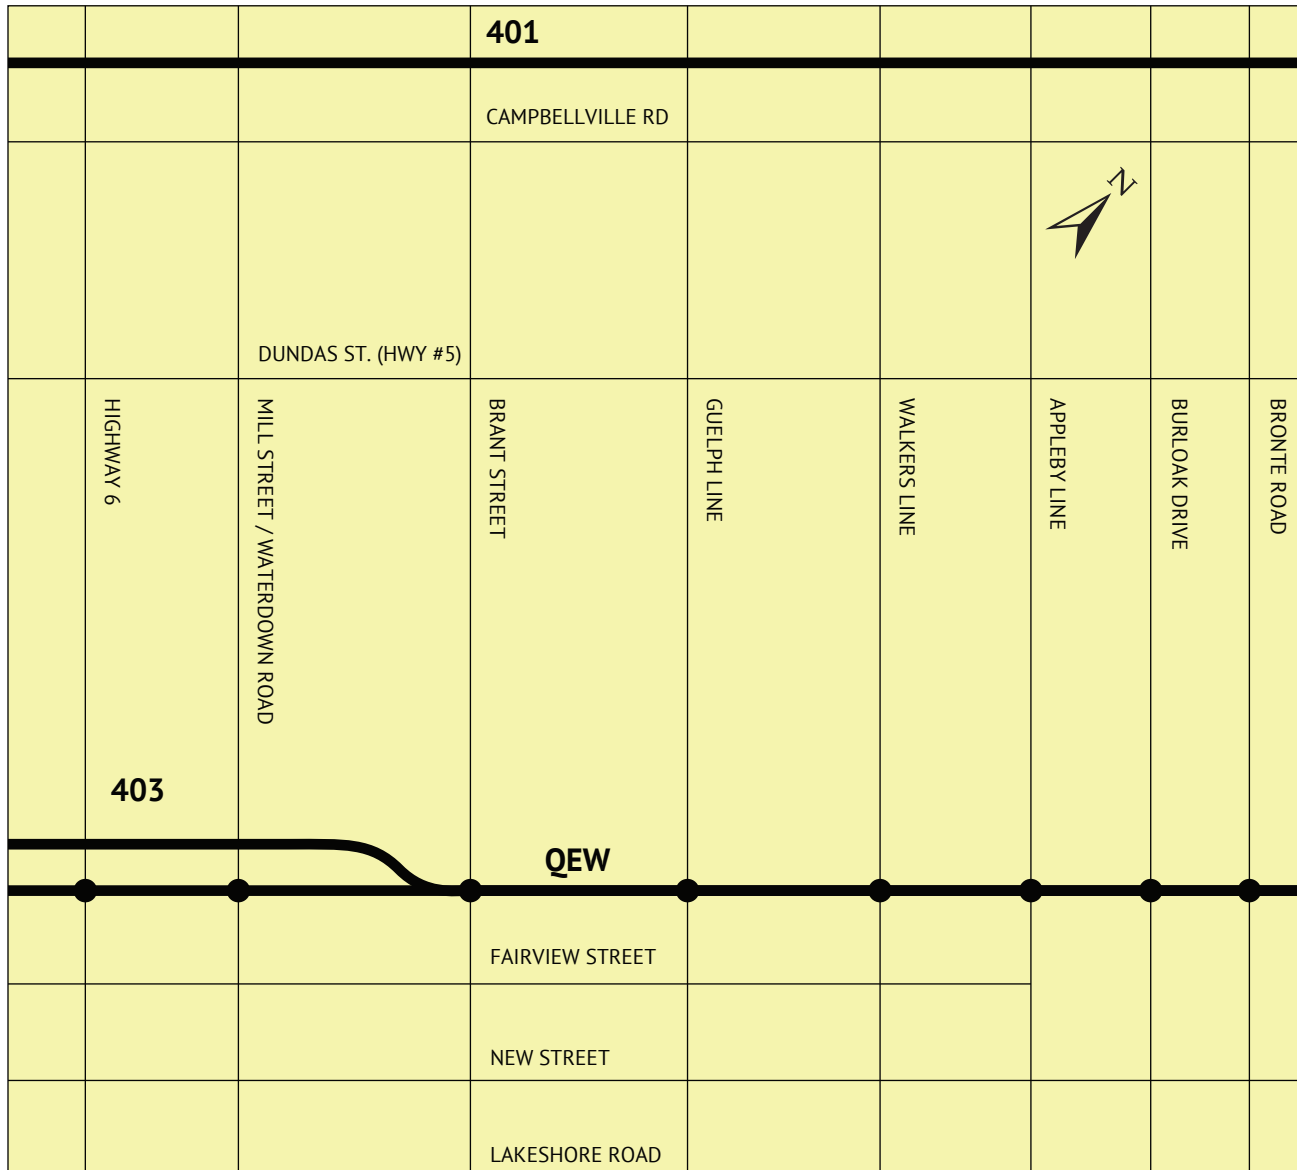

FLAMBOROUGH & BURLINGTON

King's Christian Collegiate
528 Burnhamthorpe Road West
Oakville, Ontario L6M 4K6 Canada
TEL 905.257.5464 FAX 905.257.5463

LEGEND

DIRECTIONS

From the West (via the QEW):

Travel along the QEW (from Burlington, Hamilton, etc.).
Exit north on Dorval Drive.
Travel north to Upper Middle Road.
Turn right at Upper Middle Road and travel east to Neyagawa Blvd.
Turn left at Neyagawa and travel north 4.3 kms to Burnhamthorpe Rd. W.
Turn left at Burnhamthorpe to King's.
Welcome!

From the East (via the QEW):

Travel along the QEW (from Toronto).
Exit north on Trafalgar Rd.
Travel north on Trafalgar Rd to Burnhamthorpe Rd.
Turn left at Burnhamthorpe to and travel west to King's, located on the left just past Neyagawa Blvd.
Welcome!

From the 407:

Exit at Neyagawa Blvd. Travel .6 kms south to Burnhamthorpe Rd W.
Turn right at Burnhamthorpe Rd to King's.
Welcome!