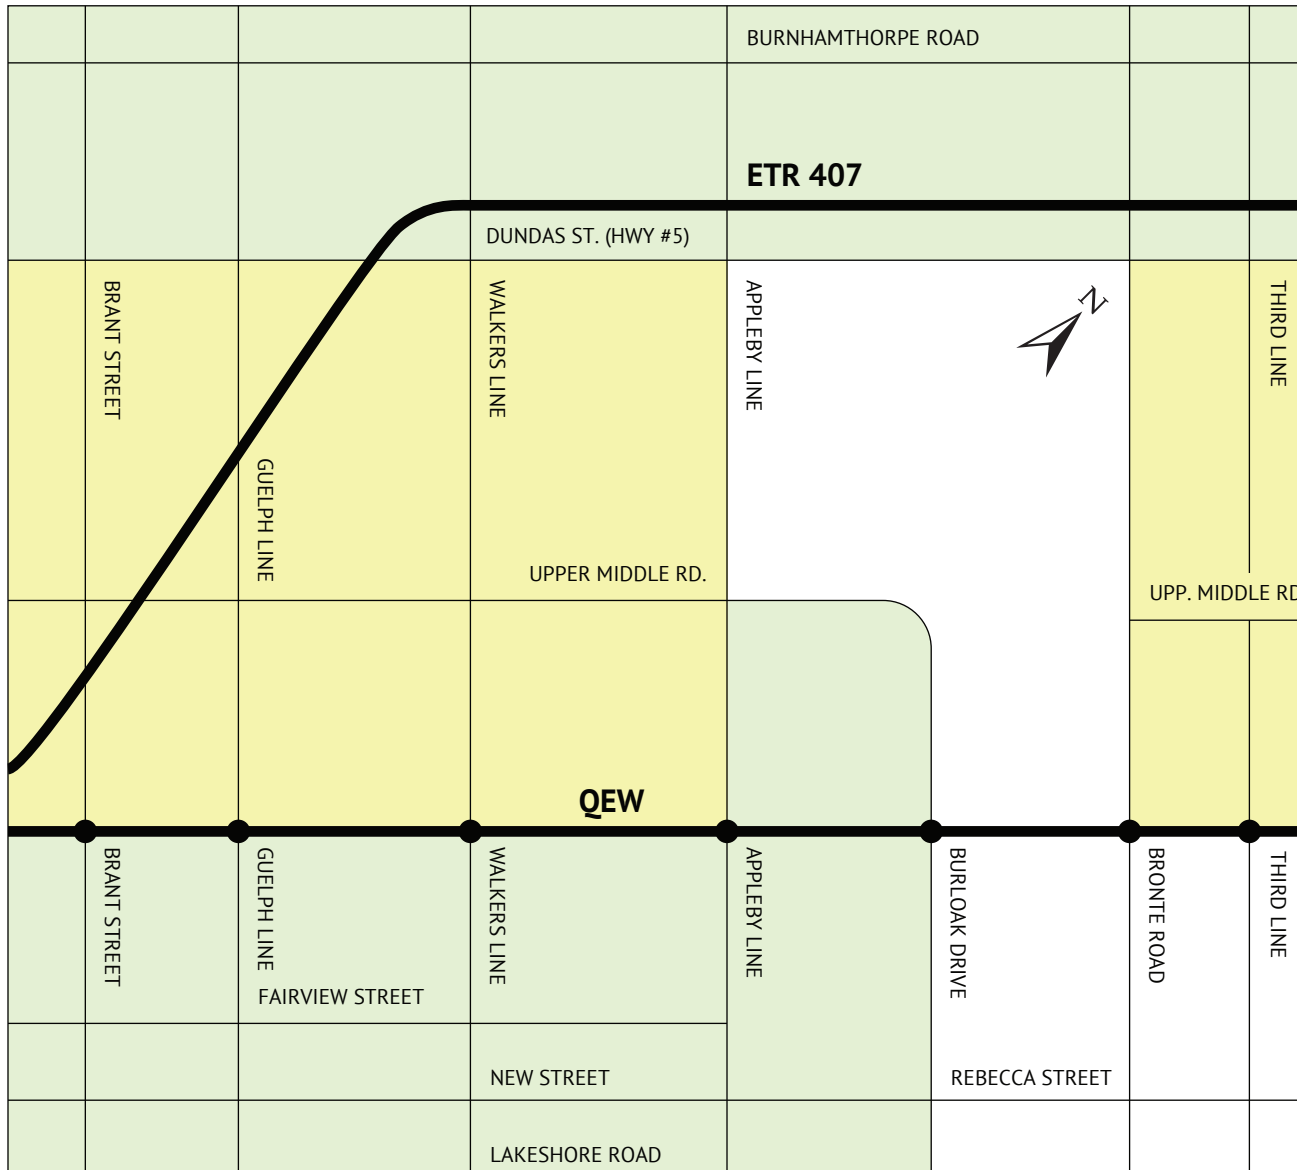

BURLINGTON & OAKVILLE

King's Christian Collegiate
528 Burnhamthorpe Road West
Oakville, Ontario L6M 4K6 Canada
TEL 905.257.5464 FAX 905.257.5463

LEGEND

BUS 5	BUS 6

DIRECTIONS

From the West (via the QEW):

Travel along the QEW (from Burlington, Hamilton, etc.).
Exit north on Dorval Drive.
Travel north to Upper Middle Road.
Turn right at Upper Middle Road and travel east to Neyagawa Blvd.
Turn left at Neyagawa and travel north 4.3 kms to Burnhamthorpe Rd. W.
Turn left at Burnhamthorpe to King's.
Welcome!

From the East (via the QEW):

Travel along the QEW (from Toronto).
Exit north on Trafalgar Rd.
Travel north on Trafalgar Rd to Burnhamthorpe Rd.
Turn left at Burnhamthorpe to and travel west to King's, located on the left just past Neyagawa Blvd.
Welcome!

From the 407:

Exit at Neyagawa Blvd. Travel .6 kms south to Burnhamthorpe Rd W.
Turn right at Burnhamthorpe Rd to King's.
Welcome!